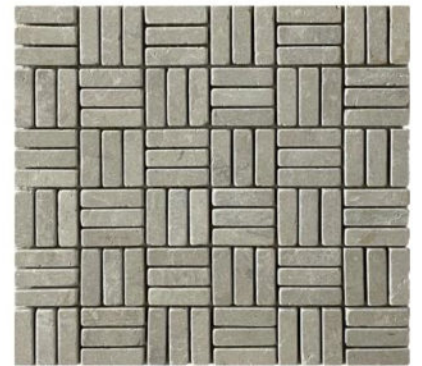

Some of our other products