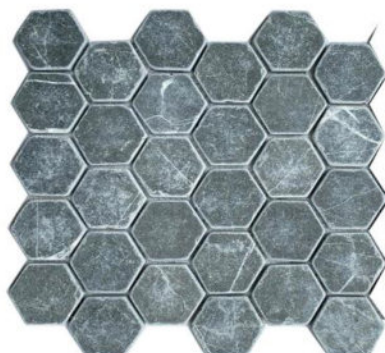

PARSE STONE

MO101-3  
Pietra grey tumbled  
Square  
Chip size: 50×50×10 mm  
Sheet size: 305×305 mm

MO101-4  
Pietra grey honed  
Herringbone  
Chip size: 64×20×10 mm  
Sheet size: 280×248mm

MO101-5  
Pietra grey polished  
Herringbone  
Chip size: 64×20×10 mm  
Sheet size: 280×248mm

MO101-6  
Pietra grey tumbled  
Herringbone  
Chip size: 64×20×10 mm  
Sheet size: 280×248mm

MO101-7  
Pietra grey honed  
Hexagon  
Chip size: 48×48×10 mm  
Sheet size: 305×298mm

MO101-8  
Pietra grey tumbled  
Hexagon  
Chip size: 50×50×10 mm  
Sheet size: 310×255mm