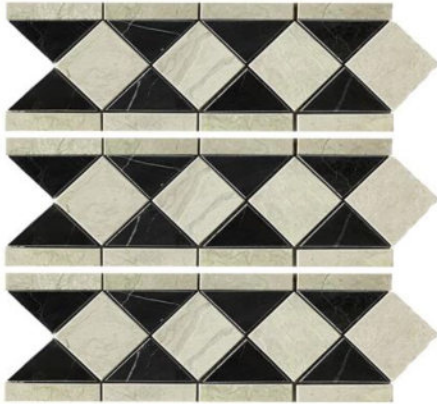

Some of our other products