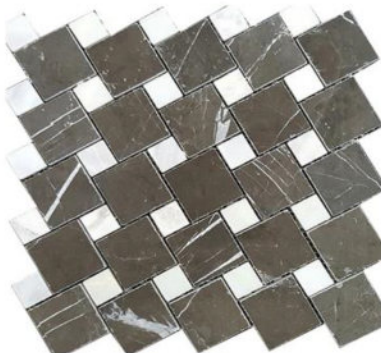

MO101-16
Pietra grey polished
Luminous Diamond & Dot
Chip size: 50×50+25×25×10 mm
Sheet size: 305×305mm