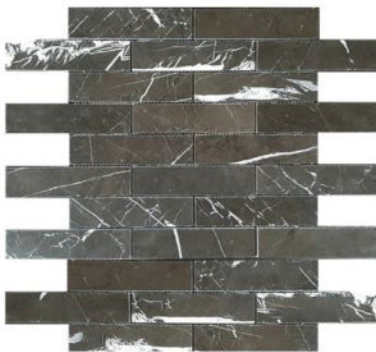

MO101-13
Pietra grey honed
Interlocking
Chip size: 150×40×10 mm
Sheet size: 375×330mm