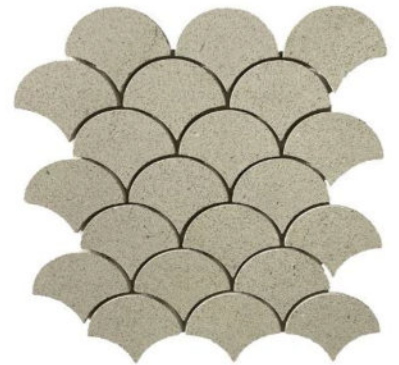

Some of our other products