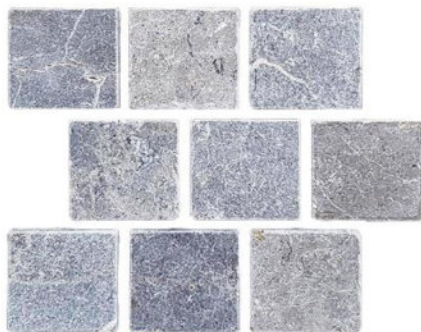

## Brick Pattern and Herringbone Sheeted Paver

Bianca Luminous Tumbled

Classico Tumbled

Crema Luminous Tumbled

Crystal Grey Tumbled

Persian White Tumbled

Pietra Grey Tumbled

Pietra Mocha Tumbled